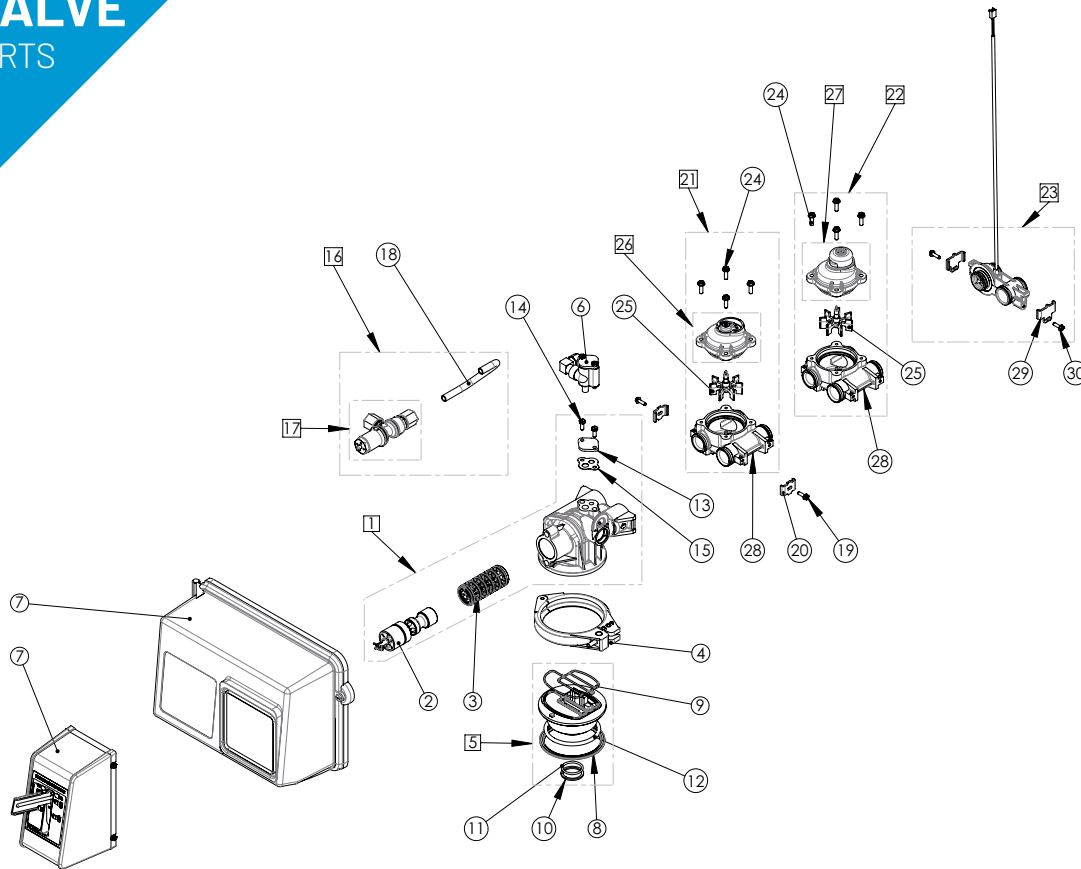

2510 VALVE

SPARE PARTS

2510 spare parts

Item	Reference	Description	Packing qty
1	BU28512-01	VB assy 2510	1
1	BU28512-02	VB assy 2510 NBP	1
2	28415	S&S kit 2510/2750/2900 upper DF	1
3	24067	Piston assy 2510/2750/2900 std & HW	1
3	26495-00	Piston assy 2510/2750 NBP	1
4	27024	Clamp assy 2510	1
5	26953	Adapt base assy 2510	1
6	60080-0	Inj assy 1650 2510 # 0	1
	60080-1	Inj assy 1650 2510 # 1	1
	60080-2	Inj assy 1650 2510 # 2	1
	60080-3	Inj assy 1650 2510 # 3	1
7	VCPHINDUS1	Power head 2510/2750/2850/2910 - See VC sub-assemblies section	
	18046	PH 2510/2750/2850 manual filter	1
8	19197SP	Slip Ring Ladder Valve - (5 pc)	1
9	19936SP	Seal Adapter 2510 - (5 pc)	1
10	13030SP	O-ring Retainer Resid - (50 pc)	1
11	13304-01SP	O-ring 560 CD - (10 pc)	1
12	18303-01SP	O-ring Top of Tank - (10 pc)	1
13	11893SP	Inj Flat Cover - (10 pc)	1
14	12112SP	Screw Hex HD 10-24x1/2 - (50 pc)	1
15	23304SP	Inj Body Gasket - (10 pc)	1