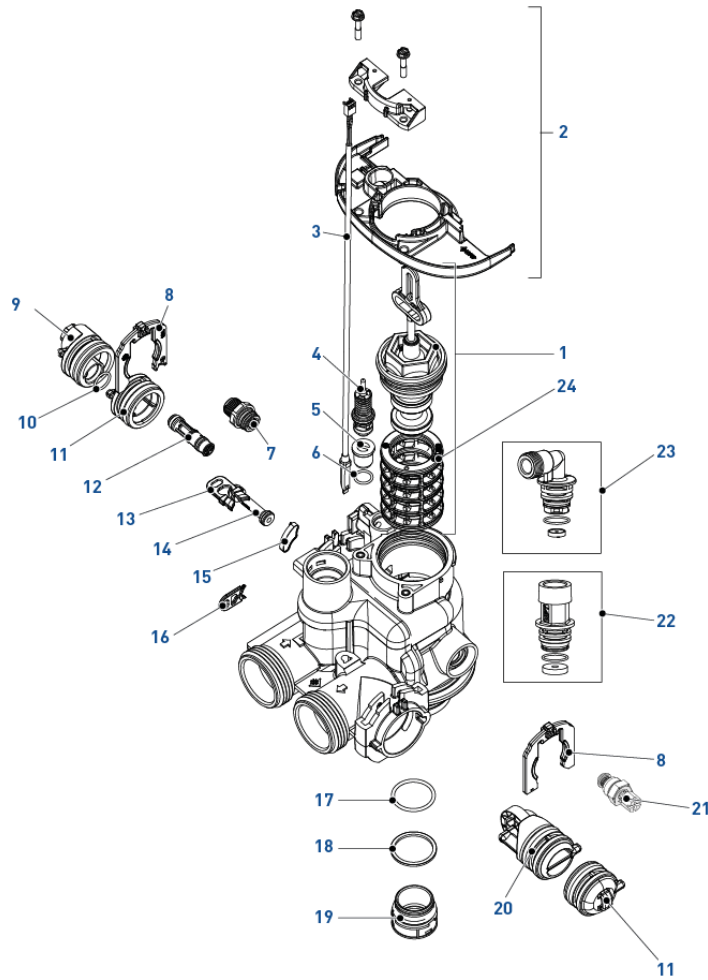

5810 VALVE

SPARE PARTS

5810 spare parts

Item	Reference	Description	Packing qty
	61454-5	Injector assembly, #5, grey	1
13	40945	Clip, drain retaining	1
14	61959	Injector plug with o-ring	1
15	43719	Screen, injector 5810 & 5812	1
16	40946	Clip, brine retaining	1
17	19877	O-ring-027	10
18	40538SP	Retainer tank seal, 32 mm	10
19	61419SP	Kit 1.05" distributor adapter	10
20	61919	Meter assembly, 1 1/4", 5810 & 5812	1
21	24509-01	Mixing assembly residential	1
22	28386-ALL	DLFC kit 1" 7700/5810 10 to 25 gpm	1
23	28385-1.2	DLFC 3/4" 1.2 gpm 7700/5810	1
	28385-1.5	DLFC 3/4" 1.5 gpm 7700/5810	1
	28385-2	DLFC 3/4" 2 gpm 7700/5810	1
	28385-2.4	DLFC 3/4" 2.4 gpm 7700/5810	1
	28385-3	DLFC 3/4" 3 gpm 7700/5810	1
	28385-3.5	DLFC 3/4" 3.5 gpm 7700/5810	1
	28385-4	DLFC 3/4" 4 gpm 7700/5810	1
	28385-5	DLFC 3/4" 5 gpm 7700/5810	1
	28385-7	DLFC 3/4" 7 gpm 7700/5810	1
*	43776	DLFC o-ring-021, CSTM	1
24	61924	Cartridge, seals & spacers, 5810	1