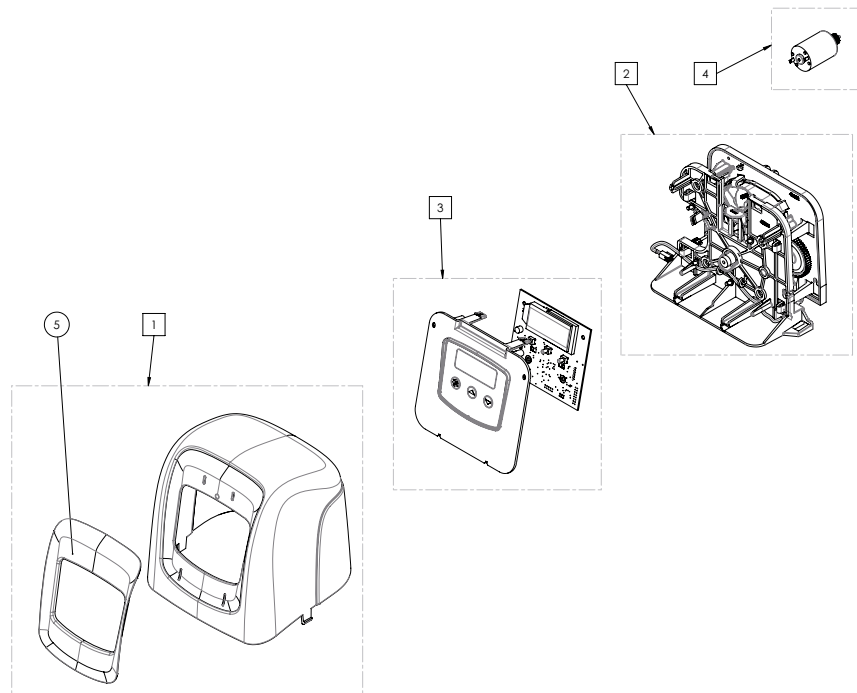

5810 VALVE

SPARE PARTS

Power head 5800/5810/5812

Item	Reference	Description	Packing qty
1	BR61832-00	Cover assy, 5800, 5810, 5812, black/blue	1
	BR61832-01	Cover assy, 5800, 5810, 5812, black/black	1
2	BR61836	Panel gear assy, 5800 DF/UF	1
	BR61957	Panel gear assy, 5810, 5812 DF/UF	1
3	62076	Timer assy 5800 Typhoon	1
	BR61833-01	Timer assy 5800 Storm TC	1
	BR61833-02	Timer assy 5800 Storm eco	1
	BR61833-03	Timer assy 5800 Storm TC UF	1
	BR61833-04	Timer assy 5800 Storm eco UF	1
	BR61833-05	Timer assy 5800 Storm filter UF	1
	61931-03	Timer Assy 5800 Hurricane w/ Pentair Logo	1
4	BR61835	Motor assy 5800	1
5	43262-00SP	Bezel, 5800 , Blue - (10 pc)	1
	43262-01SP	Bezel, 5800 , Black - (10 pc)	1
	BR44162	Transformer intl 230VAC-12VDC 5800	1
	BR61995	Optical sensor kit	1

5810 VALVE

SPARE PARTS

5810 spare parts

Item	Reference	Description	Packing qty
1	61956-01	Piston assembly, downflow 5810	1
	61956-02	Piston assembly, upflow 5810	1
	61956-03	Piston assembly, filter 5810	1
2	61961	Kit mounting 5810 / 5812	1
3	BR19791-01	Meter cable assembly	1
4	26575	Brine valve, 1600 assembly	1
5	40947-01	Brine valve plug	1
6	13302-01	O-ring-014	1
	28387-012	BLFC assembly 3/8", 0.12 gpm	1
	28387-025	BLFC assembly 3/8", 0.25 gpm	1
	28387-05	BLFC assembly 3/8", 0.50 gpm	1
7	28387-1	BLFC assembly 3/8", 1.00 gpm	1
	40576-01	Clip H, plastic	2
8	40576-01	Clip H, plastic	2
9	61923-20SB	Cap, regulated injector, 20 PSI	1
10	12977-01	O-ring-015, 560CD	1
11	28370	Injector cap assembly	2
*	40951	O-ring-220	2
12	61454-000	Injector assembly, #000, Brown	1
	61454-00	Injector assembly, #00, violet	1
	61454-0	Injector assembly, #0, red	1
	61454-1	Injector assembly, #1, white	1
	61454-2	Injector assembly, #2, blue	1
	61454-3	Injector assembly, #3, yellow	1
	61454-4	Injector assembly, #4, green	1
	17		O-ring
18		O-ring	
19		O-ring	
20		Injector assembly	
21		Injector cap assembly	
22		O-ring	
23		Injector assembly	
24		Injector assembly	