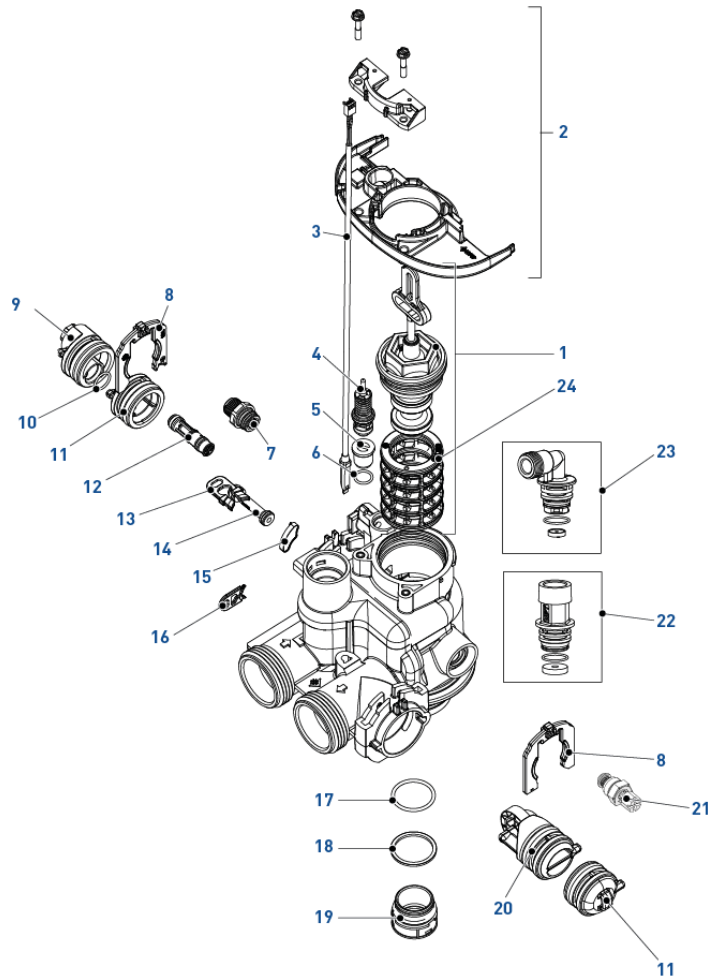

5810 VALVE

SPARE PARTS

Power head 5800/5810/5812

Item	Reference	Description	Packing qty
1	BR61832-00	Cover assy, 5800, 5810, 5812, black/blue	1
	BR61832-01	Cover assy, 5800, 5810, 5812, black/black	1
2	BR61836	Panel gear assy, 5800 DF/UF	1
	BR61957	Panel gear assy, 5810, 5812 DF/UF	1
3	62076	Timer assy 5800 Typhoon	1
	BR61833-01	Timer assy 5800 Storm TC	1
	BR61833-02	Timer assy 5800 Storm eco	1
	BR61833-03	Timer assy 5800 Storm TC UF	1
	BR61833-04	Timer assy 5800 Storm eco UF	1
	BR61833-05	Timer assy 5800 Storm filter UF	1
	61931-03	Timer Assy 5800 Hurricane w/ Pentair Logo	1
4	BR61835	Motor assy 5800	1
5	43262-00SP	Bezel, 5800 , Blue - (10 pc)	1
	43262-01SP	Bezel, 5800 , Black - (10 pc)	1
	BR44162	Transformer intl 230VAC-12VDC 5800	1
	BR61995	Optical sensor kit	1

5810 VALVE

SPARE PARTS

5810 spare parts

Item	Reference	Description	Packing qty
1	61956-01	Piston assembly, downflow 5810	1
	61956-02	Piston assembly, upflow 5810	1
	61956-03	Piston assembly, filter 5810	1
2	61961	Kit mounting 5810 / 5812	1
3	BR19791-01	Meter cable assembly	1
4	26575	Brine valve, 1600 assembly	1
5	40947-01	Brine valve plug	1
6	13302-01	O-ring-014	1
	28387-012	BLFC assembly 3/8", 0.12 gpm	1
	28387-025	BLFC assembly 3/8", 0.25 gpm	1
	28387-05	BLFC assembly 3/8", 0.50 gpm	1
7	28387-1	BLFC assembly 3/8", 1.00 gpm	1
	40576-01	Clip H, plastic	2
8	40576-01	Clip H, plastic	2
9	61923-20SB	Cap, regulated injector, 20 PSI	1
10	12977-01	O-ring-015, 560CD	1
11	28370	Injector cap assembly	2
*	40951	O-ring-220	2
12	61454-000	Injector assembly, #000, Brown	1
	61454-00	Injector assembly, #00, violet	1
	61454-0	Injector assembly, #0, red	1
	61454-1	Injector assembly, #1, white	1
	61454-2	Injector assembly, #2, blue	1
	61454-3	Injector assembly, #3, yellow	1
	61454-4	Injector assembly, #4, green	1
	17		O-ring
18		O-ring	
19		O-ring	
20		Injector assembly	
21		Injector cap assembly	
22		O-ring	
23		Injector assembly	
24		Injector assembly	