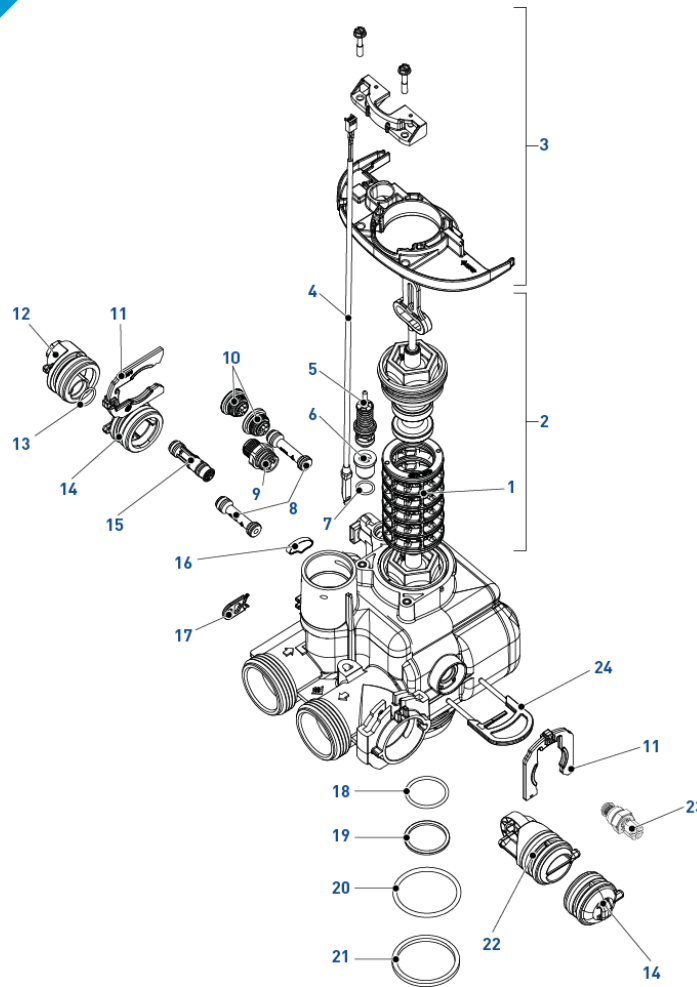

5812 VALVE

SPARE PARTS

5812 spare parts

Item	Reference	Description	Packing qty
	61454-2	Injector assembly, #2, blue	1
	61454-3	Injector assembly, #3, yellow	1
	61454-4	Injector assembly, #4, green	1
	61454-5	Injector assembly, #5, grey	1
16	43719	Screen, injector 5810 & 5812	1
17	40946	Clip, brine retaining	1
18	19054SP	O-ring	10
19	40538SP	Retainer tank seal	10
20	13577-01SP	O-ring-560 CD, distributor tube	10
21	41747	Retainer, Distributor, 1.5"	10
22	61919	Meter assembly, 1/4", 5810 & 5812	1
23	24509-01	Mixing assembly residential	1
24	43596	Clip, drain retaining	1
*	28386-ALL	DLFC kit 1" 7700/5810 10 to 25 gpm	1
	61974-1.5to7	DLFC assy 1" elbow BSP 1.5 to 7.0 GPM 5812	1
	61974-10to25	DLFC assy 1" elbow BSP 10 to 25 GPM 5812	1
	61974-30-35	DLFC assy 1" elbow BSP 30 & 35 GPM 5812	1
	61980-1.5to7	DLFC assy 1 1/4" straight BSP 1.5 to 7.0 GPM 5812	1
	61980-10to25	DLFC assy 1 1/4" straight BSP 10 to 25 GPM 5812	1
	61980-30to45	DLFC assy 1 1/4" straight BSP 30 to 45 GPM 5812	1