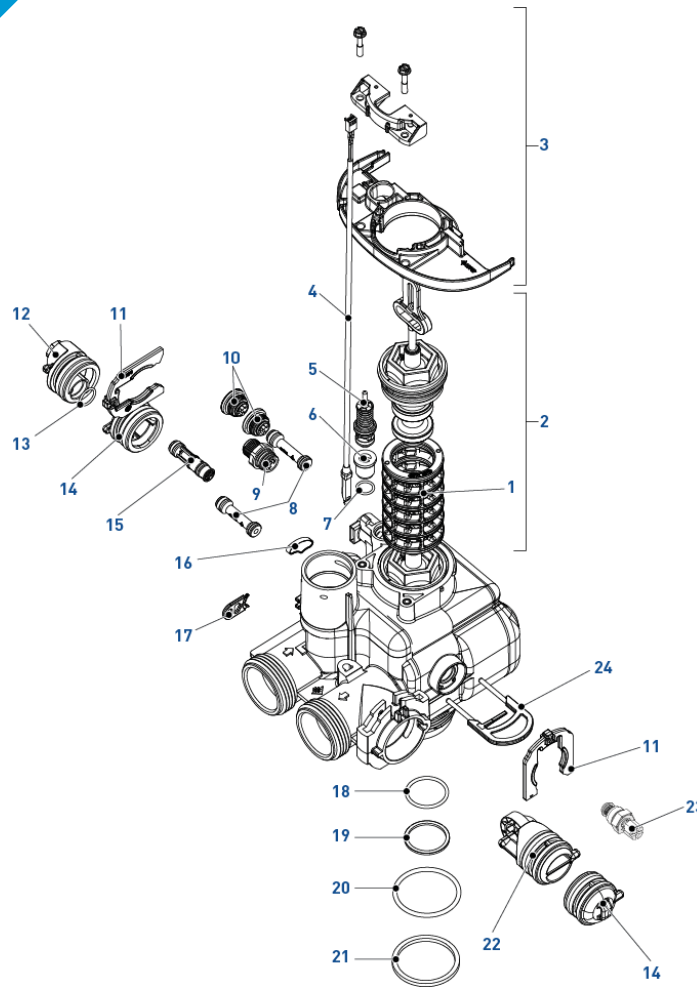

5812 VALVE

SPARE PARTS

Power head 5800/5810/5812

Item	Reference	Description	Packing qty
1	BR61832-00	Cover assy, 5800, 5810, 5812, black/blue	1
	BR61832-01	Cover assy, 5800, 5810, 5812, black/black	1
2	BR61836	Panel gear assy, 5800 DF/UF	1
	BR61957	Panel gear assy, 5810, 5812 DF/UF	1
3	62076	Timer assy 5800 Typhoon	1
	BR61833-01	Timer assy 5800 Storm TC	1
	BR61833-02	Timer assy 5800 Storm eco	1
	BR61833-03	Timer assy 5800 Storm TC UF	1
	BR61833-04	Timer assy 5800 Storm eco UF	1
	BR61833-05	Timer assy 5800 Storm filter UF	1
	61931-03	Timer Assy 5800 Hurricane w/ Pentair Logo	1
4	BR61835	Motor assy 5800	1
5	43262-00SP	Bezel, 5800 , Blue - (10 pc)	1
	43262-01SP	Bezel, 5800 , Black - (10 pc)	1
	BR44162	Transformer intl 230VAC-12VDC 5800	1
	BR61995	Optical sensor kit	1

5812 VALVE

SPARE PARTS

5812 spare parts

Item	Reference	Description	Packing qty
1	61925	Cartridge seals & spacers, 5812	1
2	61960-01	Piston and seal kit assembly, downflow 5812	1
	61960-02	Piston and seal kit assembly, upflow 5812	1
	61960-03	Piston and seal kit assembly, filter 5812	1
3	61961	Kit mounting 5810 / 5812	1
4	BR19791-01	Meter cable assembly	1
5	26575	Brine valve, 1600 assembly	1
6	40947-01	Brine valve plug	1
7	13302-01	O-ring-014, 560CD	1
8	61959	Injector plug with o-ring	2
9	28387-0.12	BLFC assembly 3/8", 0.125 gpm	1
	28387-0.25	BLFC assembly 3/8", 0.25 gpm	1
	28387-0.50	BLFC assembly 3/8", 0.50 gpm	1
	28387-1	BLFC assembly 3/8", 1.00 gpm	1
10	1000269	Cap assembly, blank	2
11	40576-01	Clip H, plastic	2
12	61923-20	Cap, regulated injector, 20 PSI	1
13	12977-01	O-ring-015	1
14	28370	Injector cap assembly, 7000	2
*	40951	O-ring-220	2
15	61454-000	Injector assembly, #000, Brown	1
	61454-00	Injector assembly, #00, violet	1
	61454-0	Injector assembly, #0, red	1
	61454-1	Injector assembly, #1, white	1