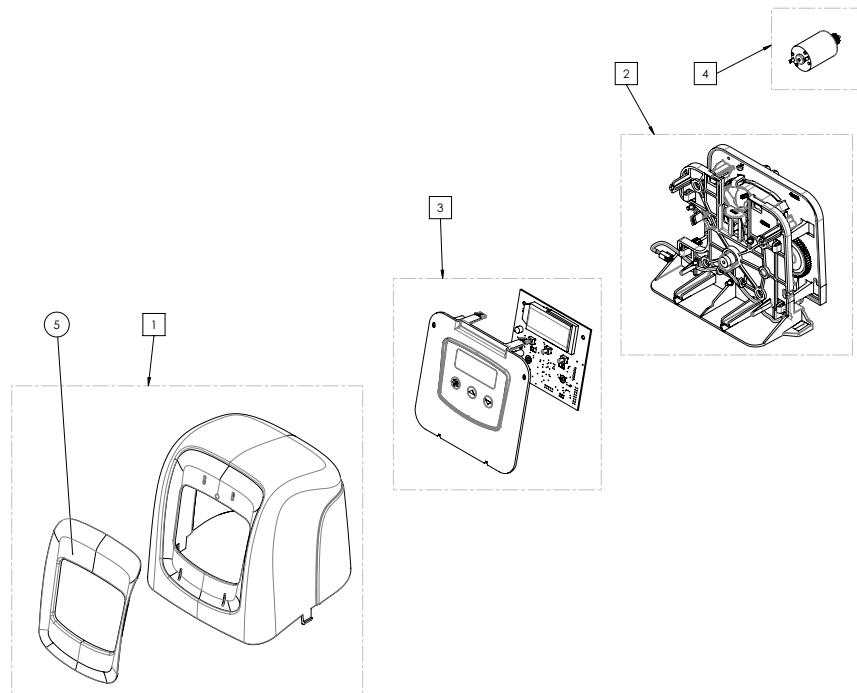

5812 VALVE

SPARE PARTS

Power head 5800/5810/5812

Item	Reference	Description	Packing qty
1	BR61832-00	Cover assy, 5800, 5810, 5812, black/blue	1
	BR61832-01	Cover assy, 5800, 5810, 5812, black/black	1
2	BR61836	Panel gear assy, 5800 DF/UF	1
	BR61957	Panel gear assy, 5810, 5812 DF/UF	1
3	62076	Timer assy 5800 Typhoon	1
	BR61833-01	Timer assy 5800 Storm TC	1
	BR61833-02	Timer assy 5800 Storm eco	1
	BR61833-03	Timer assy 5800 Storm TC UF	1
	BR61833-04	Timer assy 5800 Storm eco UF	1
	BR61833-05	Timer assy 5800 Storm filter UF	1
	61931-03	Timer Assy 5800 Hurricane w/ Pentair Logo	1
4	BR61835	Motor assy 5800	1
5	43262-00SP	Bezel, 5800 , Blue - (10 pc)	1
	43262-01SP	Bezel, 5800 , Black - (10 pc)	1
	BR44162	Transformer intl 230VAC-12VDC 5800	1
	BR61995	Optical sensor kit	1

5812 VALVE

SPARE PARTS

5812 spare parts

Item	Reference	Description	Packing qty
1	61925	Cartridge seals & spacers, 5812	1
2	61960-01	Piston and seal kit assembly, downflow 5812	1
	61960-02	Piston and seal kit assembly, upflow 5812	1
	61960-03	Piston and seal kit assembly, filter 5812	1
3	61961	Kit mounting 5810 / 5812	1
4	BR19791-01	Meter cable assembly	1
5	26575	Brine valve, 1600 assembly	1
6	40947-01	Brine valve plug	1
7	13302-01	O-ring-014, 560CD	1
8	61959	Injector plug with o-ring	2
9	28387-0.12	BLFC assembly 3/8", 0.125 gpm	1
	28387-0.25	BLFC assembly 3/8", 0.25 gpm	1
	28387-0.50	BLFC assembly 3/8", 0.50 gpm	1
	28387-1	BLFC assembly 3/8", 1.00 gpm	1
10	1000269	Cap assembly, blank	2
11	40576-01	Clip H, plastic	2
12	61923-20	Cap, regulated injector, 20 PSI	1
13	12977-01	O-ring-015	1
14	28370	Injector cap assembly, 7000	2
*	40951	O-ring-220	2
15	61454-000	Injector assembly, #000, Brown	1
	61454-00	Injector assembly, #00, violet	1
	61454-0	Injector assembly, #0, red	1
	61454-1	Injector assembly, #1, white	1