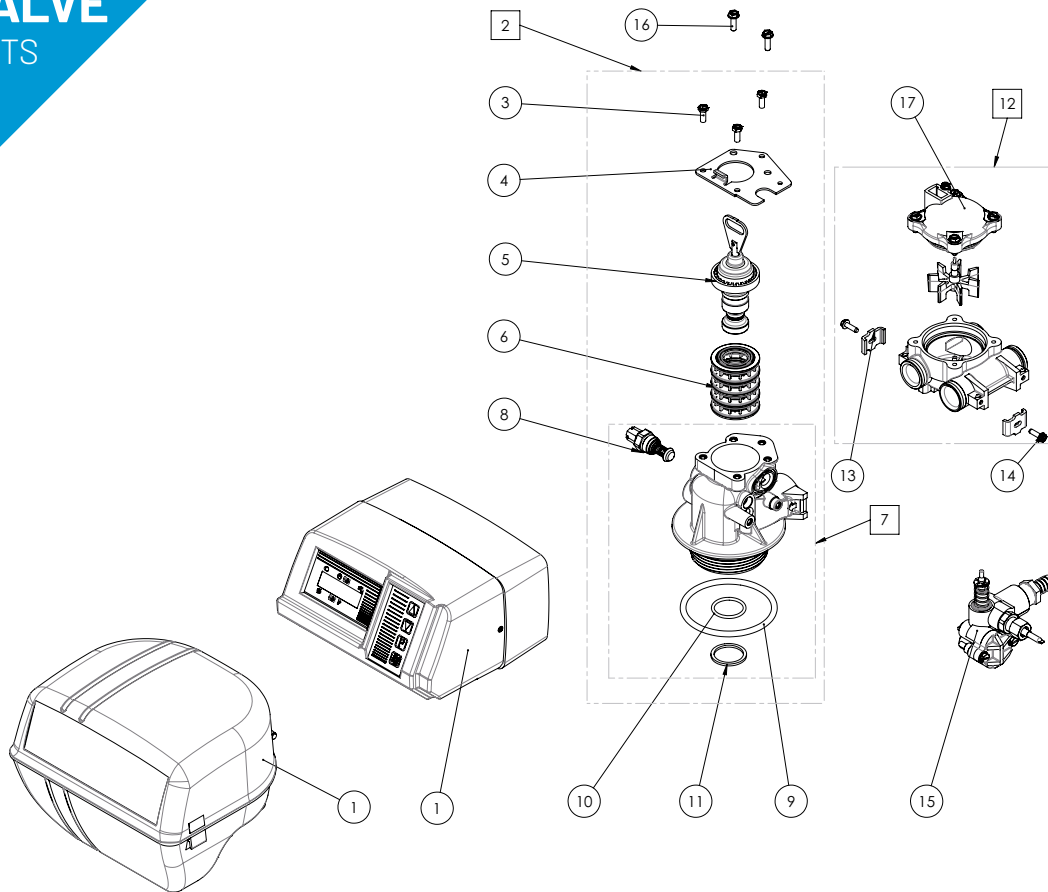

## SPARE PARTS

### 6600/6665 & 6700/6765 spare parts

Item	Reference	Description	Packing qty
10	13304-01SP	O-ring 560 CD - (10 pc)	1
11	10300SP	Timer Screw - (50 pc)	1
12	26702	Meter assy 3/4" elect.	1
13	13255SP	Mounting Clip - (12 pc)	1
14	13314SP	Screw Adapt Clip - (50 pc)	1
15	VCINJ1	Injector residential - See VC sub-assemblies section	
16	12473SP	Screw Hex Washer 10-24x5/8 18-8SS - (50 pc)	1
17	18330	Meter cover assy elect.	1