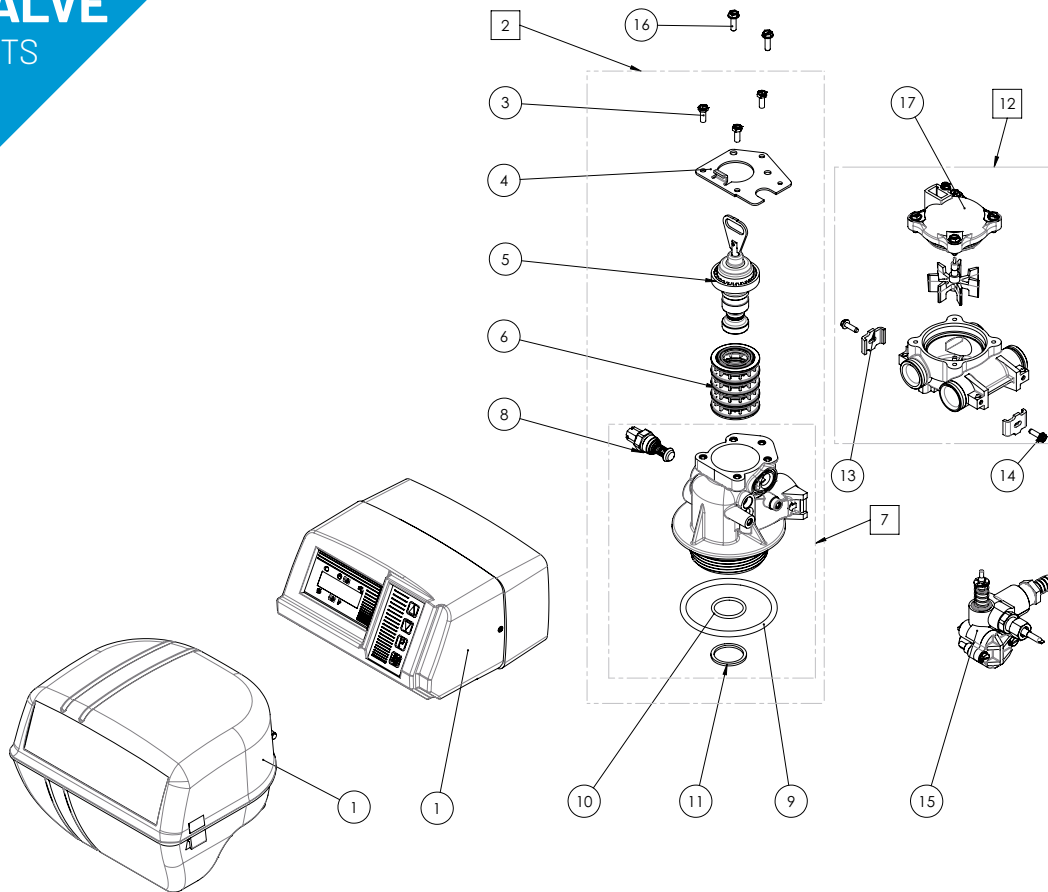

## SPARE PARTS

### Power head 6600

Item	Reference	Description	Packing qty
1	17438SP	Drive Cam DF Black - (10 pc)	1
	17885SP	Drive Cam UF Red - (10 pc)	1
	19025SP	Drive Cam 6600/6700 Var Brining - (10 pc)	1
	24601SP	Drive Cam UF DVGW Green - (10 pc)	1
	2	25329	Retrofit kit drive motor assy 24V/50Hz 2 RPM
3	13547SP	Strain Relief 24V - (50 pc)	1
4	40422SP	Wire Nut Tan - (50 pc)	1
5	15151SP	Screw Flat Head - (50 pc)	1
6	11413SP	Screw Pan Head 4.4x11/8 - (50 pc)	1
7	BU28597	Kit transfo 10 VA 400 mA resid	1
8	13898SP	Screw Pgm Wheel - (50 pc)	1
9	27944-10	front panel assy 6600/6665 w/ circuit board	1
10	13229-BLKSP	Back Cover Plastic Black 4600/5600/6600 - (10 pc)	1
11	19121-01	Meter cable SE/SXT 0,450 m	1
12	14087SP	Insulator - (50 pc)	1