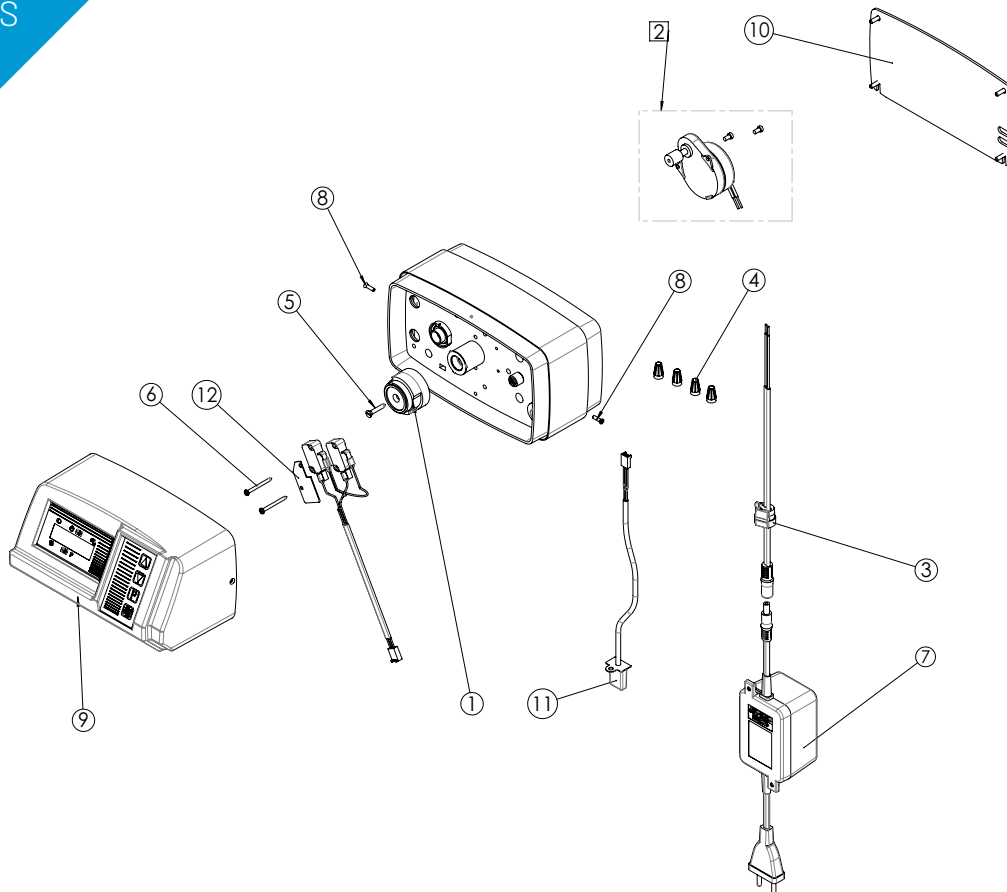

## SPARE PARTS

### Power head 6600

Item	Reference	Description	Packing qty
1	17438SP	Drive Cam DF Black - (10 pc)	1
	17885SP	Drive Cam UF Red - (10 pc)	1
	19025SP	Drive Cam 6600/6700 Var Brining - (10 pc)	1
	24601SP	Drive Cam UF DVGW Green - (10 pc)	1
	2	25329	Retrofit kit drive motor assy 24V/50Hz 2 RPM
3	13547SP	Strain Relief 24V - (50 pc)	1
4	40422SP	Wire Nut Tan - (50 pc)	1
5	15151SP	Screw Flat Head - (50 pc)	1
6	11413SP	Screw Pan Head 4.4x11/8 - (50 pc)	1
7	BU28597	Kit transfo 10 VA 400 mA resid	1
8	13898SP	Screw Pgm Wheel - (50 pc)	1
9	27944-10	front panel assy 6600/6665 w/ circuit board	1
10	13229-BLKSP	Back Cover Plastic Black 4600/5600/6600 - (10 pc)	1
11	19121-01	Meter cable SE/SXT 0,450 m	1
12	14087SP	Insulator - (50 pc)	1